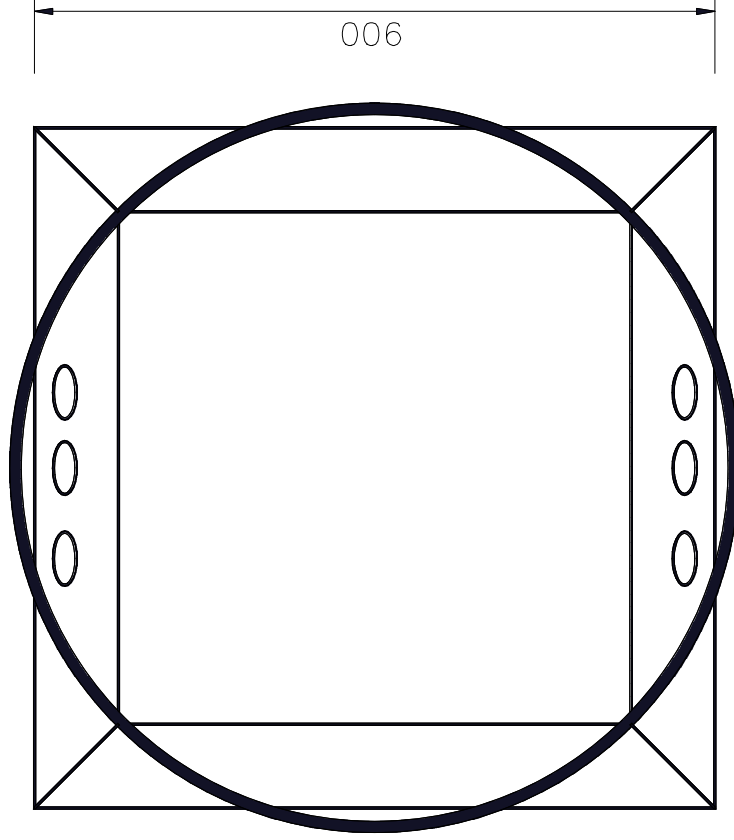

## **Specifications**

### **Weather-proof outdoor housing for 1200W moving lights**

- Acrylic optically clear projection globe
- Colour of the globe base: dark blue
- Housing rated IP54, UV resistant, frost resistant
- Water proof ventilation slits
- Base made from powder coated steel
- Four screw jack foot pads to enable even level out of the housing
- Integrated climate control system with 120mm fans, 500W heater and thermo-sensor
- Two separate circuits for luminaire and climate system
- Electrical connection via two CEE 16A /230V sockets
- Two CEE 16A/230V sockets for ease of interconnection
- Options: Light-sensitive-switch, timer, mounting kit for upside down operation

alle Angaben in mm

Bemerkung:

Outdoor Kuppel mit Robe ColorSpot 1200

Material: Plexiglas/Stahl

gez.:

Zg.-Nr.: Outdoor Kuppel

gepr.:

Zg.-Na.: