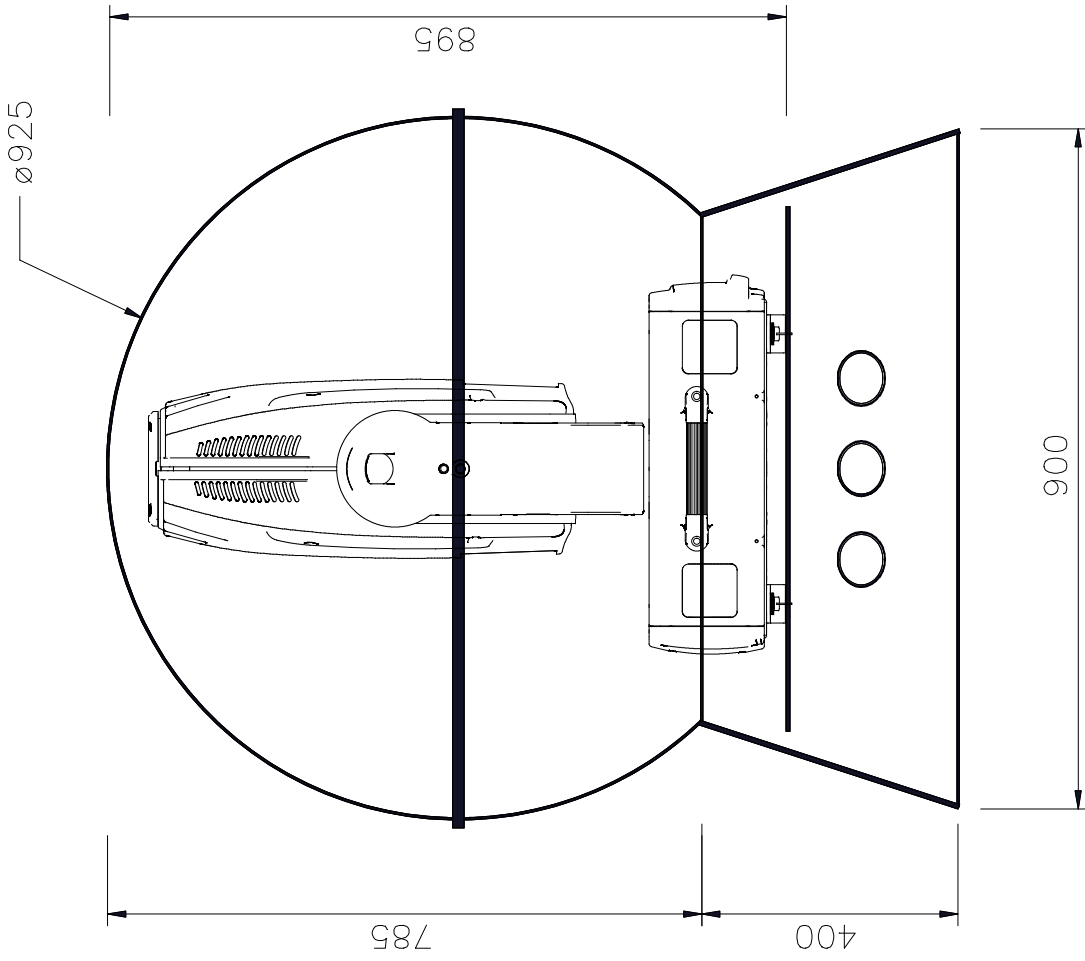

## **Specifications**

### **Weather-proof outdoor housing for 1200W moving lights**

- Acrylic optically clear projection globe
- Colour of the globe base: dark blue
- Housing rated IP54, UV resistant, frost resistant
- Water proof ventilation slits
- Base made from powder coated steel
- Four screw jack foot pads to enable even level out of the housing
- Integrated climate control system with 120mm fans, 500W heater and thermo-sensor
- Two separate circuits for luminaire and climate system
- Electrical connection via two CEE 16A /230V sockets
- Two CEE 16A/230V sockets for ease of interconnection
- Options: Light-sensitive-switch, timer, mounting kit for upside down operation

alle Angaben in mm

Bemerkung:

Outdoor Kuppel mit Robe ColorSpot 1200

Material: Plexiglas/Stahl

gez.:

Zg.-Nr.: Outdoor Kuppel

gepr.:

Zg.-Na.: